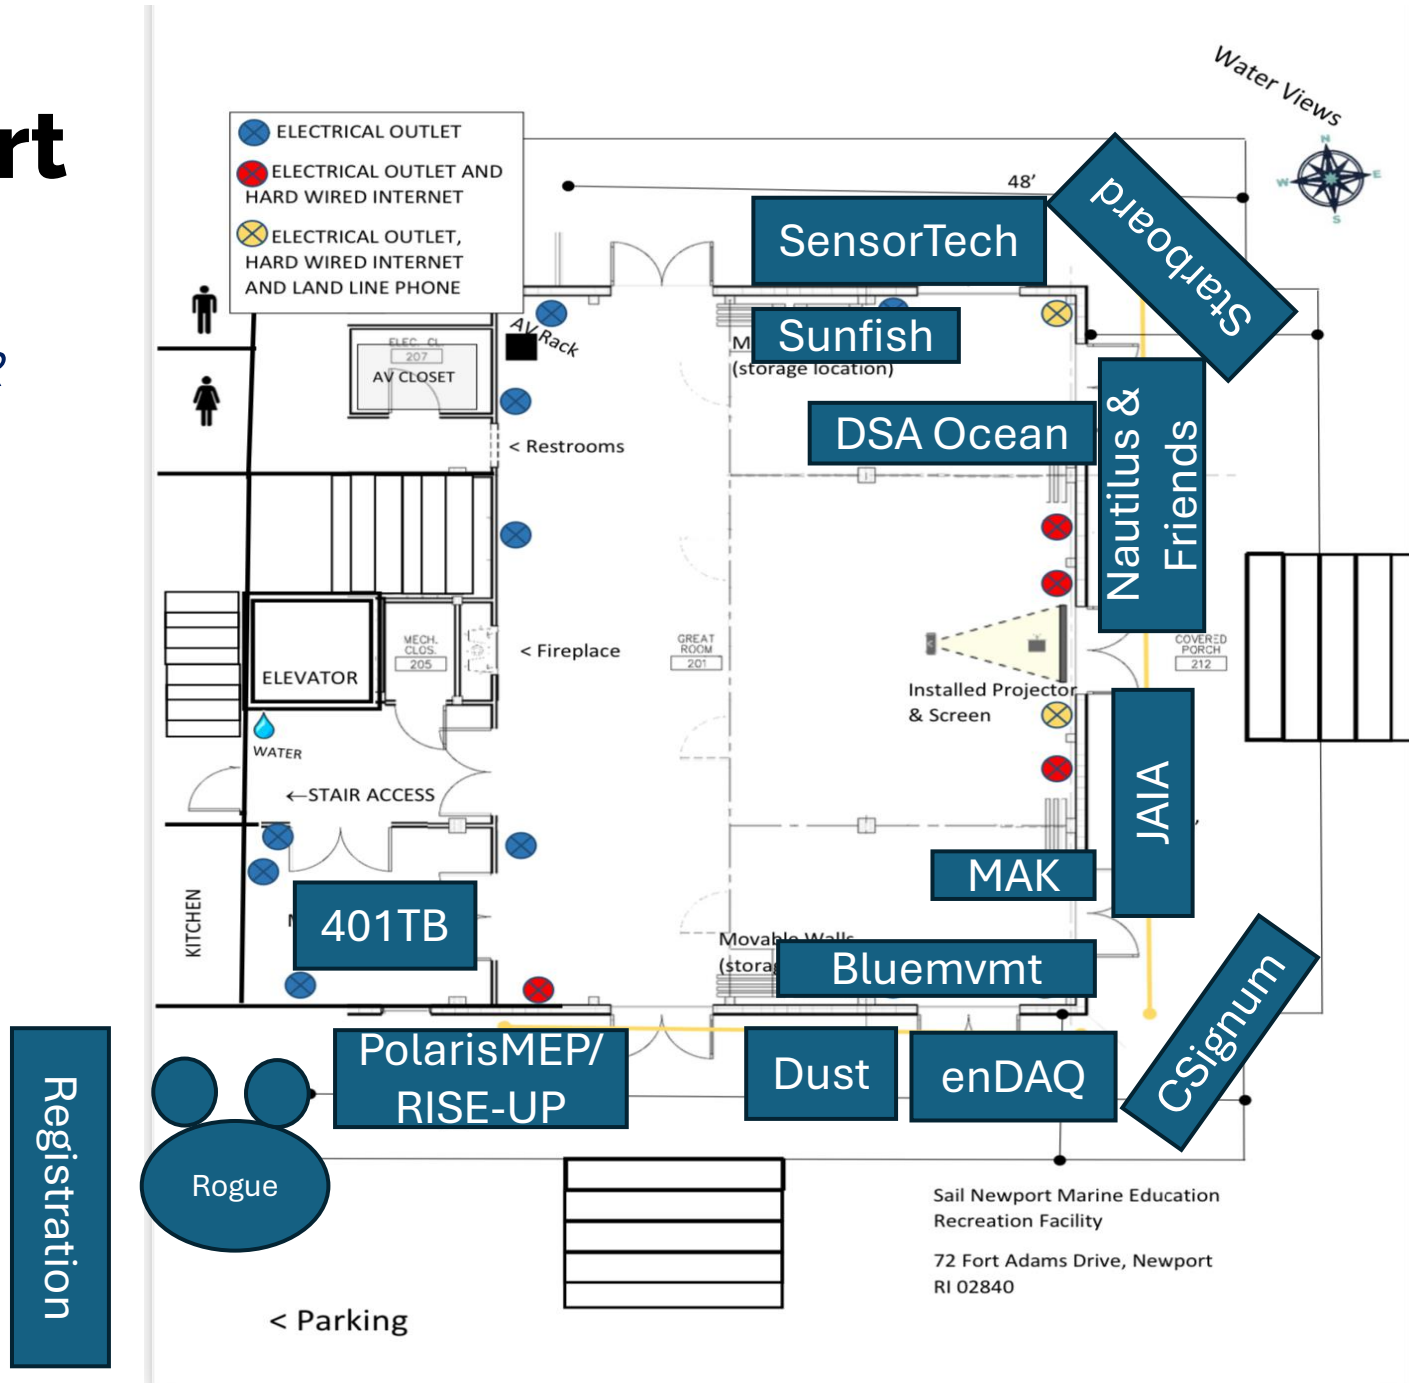

Sail Newport

Inside & Surrounding Deck

Sail Newport

Outdoor Tent & Walkway

84'

45'

Walkway

Open Ocean

Primordial

Open Demo Area

Bar

Bar