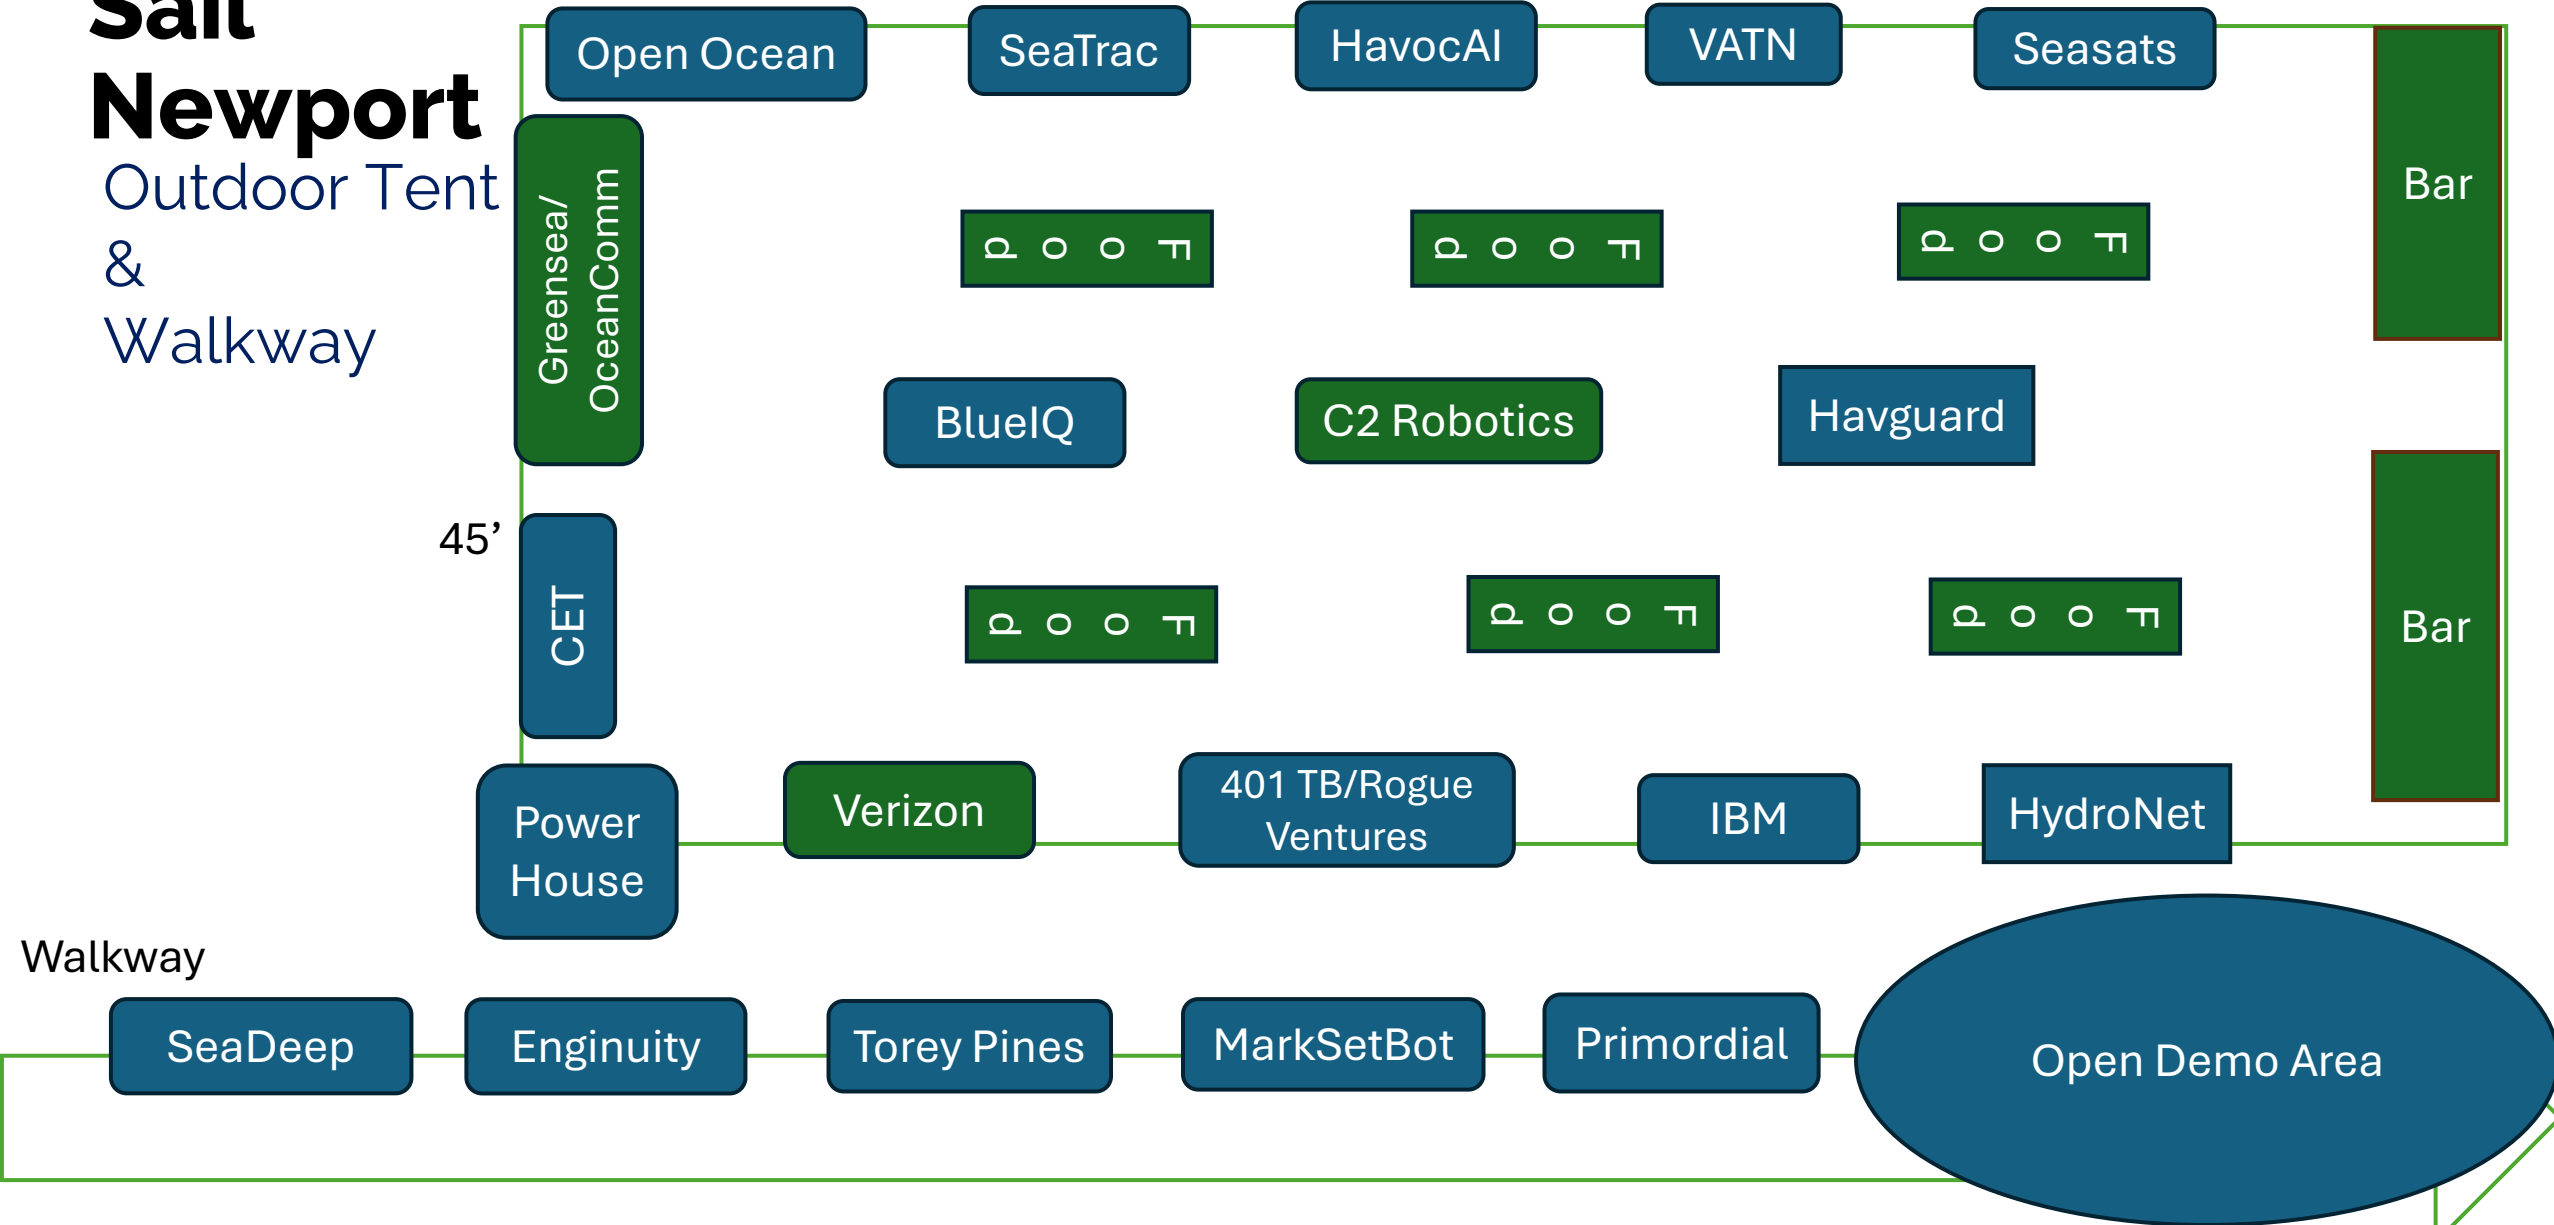

Sail Newport

Inside & Surrounding Deck

Sail Newport

Outdoor Tent & Walkway

84'

45'

Walkway

Open Ocean

SeaTrac

HavocAI

VATN

Seasats

Greensea/
OceanComm

R O O T

R O O T

R O O T

Verizon

401 TB/Rogue Ventures

IBM

HydroNet

SeaDeep

Enginuity

Torey Pines

MarkSetBot

Primordial

Open Demo Area

Bar

Bar